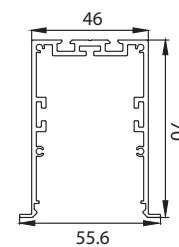

Pendant/ Surface/ Recessed

Single Line Diagram

Pendant / Surface

Recessed

VIRAJ 45

Viraj 45 linear fixture has :

- Extruded Aluminium Luminaire Housing
- Premium Finish Powder coating
- High performance PMMA diffuser
- Snap fit system
- Energy efficient LED
- LED PCB mounted on insert design with heat sink
- No visible screw
- Pendant using suspension cable with M6 bolt and fastener
- Bottom opening for easy maintenance

Colours

Light Distribution

Direct

CRI \geq 90/ 95

TUNABLE
WHITE

VIRAJ 45

VIRAJ 45 (DIRECT)

Product Order Code	System Power	Dimensions
1002-1 	7W	L = 300mm
1002-1 	14W	L = 600mm
1002-1 	21W	L = 900mm
1002-1 	28W	L = 1200mm
1002-1 	56W	L = 2400mm