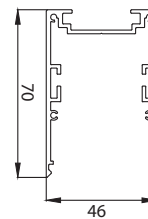

divinity lights

Quick Info

CRI $\geq$ 90/ 95

3000K/ 4000K/ 5700K/ 6500K

Tunable White 2700K-6500K

System lumen > 100 lm/W

ON-OFF/ON-OFF (FLICKER FREE)

DALI-2 / DALI-2 DT8 / D4i / DALI +

POE (Power Over Ethernet)

SDCM<3

PMMA Diffuser

L70 @ 50,000h

Aluminium

Types

Pendant/ Surface/ Recessed

Single Line Diagram

Pendant / Surface